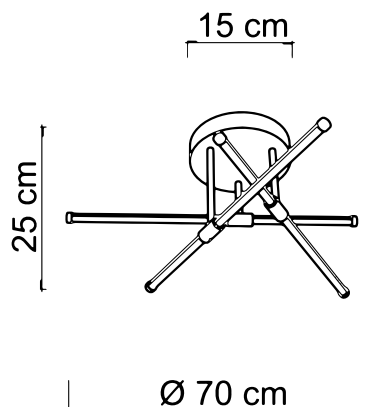

ELIA/PLPD

ceiling lamp

The Elia Collection embodies the concept of illuminated minimalism, with lamps characterized by an extruded aluminum profile that offers extraordinary simplicity. These lamps not only provide light but also decorate the spaces they inhabit. With their essential and clean design, the Elia Collection represents a perfect blend of functionality and aesthetics, offering sophisticated lighting that harmoniously integrates into the decor.

7272D	ELIA/PLPD O
7289D	ELIA/PLPD N
Power	24W Led Integrated
Input	220/240 V- 50/60Hz
Kelvin	Sikrea Dynamic Dimmer
Dimmable	Yes
Real Lumen	Dimmable Max 1740
CRI	85
IP	20

Article compatible with Sikrea Dynamic Dimmer + (cod. 4868)

PACKAGING DATA :

Packages	1
Net Weight	0,9kg
Gross Weight	1,5kg
Volume	0,0225 m ³

Any interventions on the light source of this article must be carried out by qualified personnel or by the manufacturer himself.
Any operation carried out without prior consultation with Contemporanea srl will void the guarantee